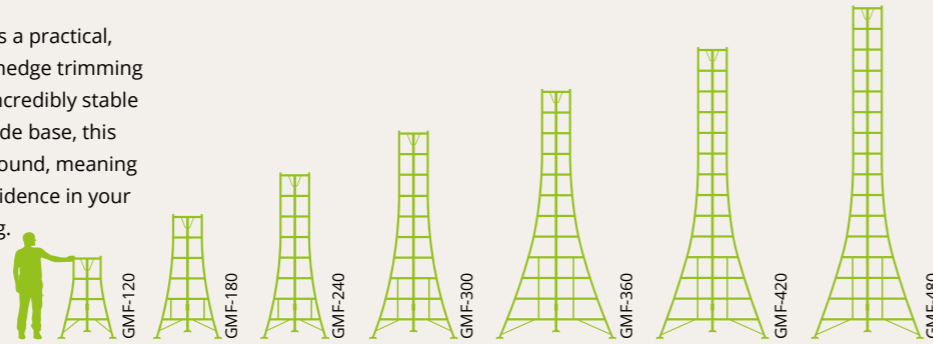

STANDARD

(available in 7 sizes)

3 LEG ADJUSTABLE

(available in 5 sizes)

HEAVY DUTY

(available in 3 sizes)

PLATFORM

(available in 4 sizes)

sales@hendonladders.co.uk
www.hendonladders.co.uk

THE ULTIMATE IN STABILITY
LIGHTWEIGHT & ROBUST

STANDARD

The Standard Tripod Ladder from Hendon offers a practical, well-designed solution to topiary, bush, tree or hedge trimming at height on uneven ground or lawns. With an incredibly stable foundation thanks to its three-leg design and wide base, this ladder is stable on uneven ground on uneven ground, meaning you can use the Tripod Ladder in complete confidence in your safety. Able to handle a Safe Working Load 150kg.

HEAVY DUTY

The Heavy Duty Tripod Ladder from Hendon has been produced to the same design as the standard ladder, but with larger rungs, for a Safe Working Load of 150kg.

MODEL	STEPS	HEDGE HEIGHT	HEIGHT	WIDTH	DEPTH	STORAGE HEIGHT	EXT. HEIGHT	EXT. WIDTH	EXT. DEPTH	PLATFORM HEIGHT	FRONT LEG ADJ. INCR	BACK LEG ADJ. INCR	WEIGHT (KG)
GTL-240	8	8'-9'	232cm-7'7"	110cm-3'7"	156cm-5'1"	244cm-8'0"	-	-	-	-	-	15cm-6"	9.92
GTL-300	10	9'-10'	290cm-9'6"	134cm-4'5"	190cm-6'3"	305cm-10'0"	-	-	-	-	-	15cm-6"	12.13
GTL-360	12	12'13'	347cm-11'5"	134cm-4'5"	226cm-7'5"	366cm-12'0"	-	-	-	-	-	15cm-6"	12.13