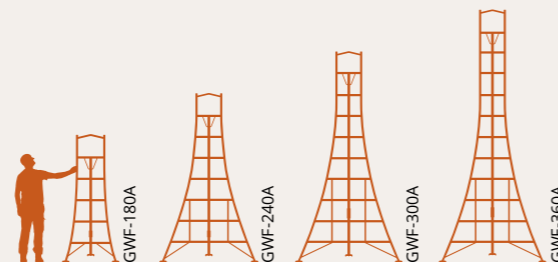

MODEL	STEPS	HEDGE HEIGHT	HEIGHT	WIDTH	DEPTH	STORAGE HEIGHT	EXT. HEIGHT	EXT. WIDTH	EXT. DEPTH	PLATFORM HEIGHT	FRONT LEG ADJ. INCR	BACK LEG ADJ. INCR	WEIGHT (KG)
GWF-180A	3	6'-7'	175cm-5'9"	86cm-2'10"	112cm-3'8"	183cm-6'0"	-	-	-	87cm-2'10"	-	15cm-6"	4.8
GWF-240A	5	8'-9'	231cm-7'7"	129cm-4'3"	139cm-4'7"	244cm-8'0"	-	-	-	145cm-4'9"	-	15cm-6"	7.5
GWF-300A	7	9'-10'	291cm-9'7"	152cm-5'0"	167cm-5'6"	305cm-10'0"	-	-	-	203cm-6'8"	-	15cm-6"	10.1
GWF-360A	9	12'-13'	350cm-11'6"	152cm-5'0"	198cm-6'6"	366cm-12'0"	-	-	-	262cm-8'7"	-	15cm-6"	11.6