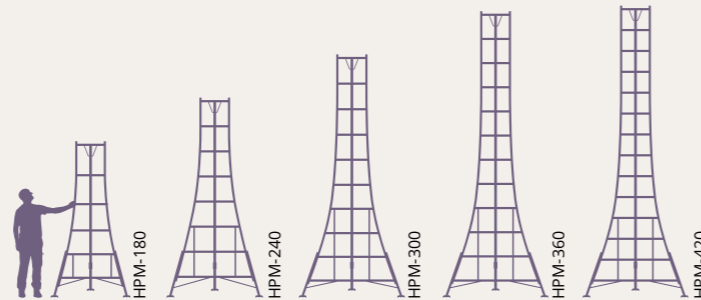

MODEL	STEPS	HEDGE HEIGHT	HEIGHT	WIDTH	DEPTH	STORAGE HEIGHT	EXT. HEIGHT	EXT. WIDTH	EXT. DEPTH	PLATFORM HEIGHT	FRONT LEG ADJ. INCR	BACK LEG ADJ. INCR	WEIGHT (KG)
HPM-180	6	6'-7'	167cm-5'6"	101cm-3'4"	120cm-3'4"	183cm-6'0"	209cm-6'10"	125cm-4'1"	145cm-4'9"	-	5cm-2"	15cm-6"	7.1
HPM-240	8	8'-9'	225cm-7'5"	124cm-4'1"	150cm-4'11"	244cm-8'0"	267cm-8'9"	153cm-5'0"	175cm-5'9"	-	5cm-2"	15cm-6"	8.7
HPM-300	10	9'-10'	284cm-9'4"	148cm-4'10"	175cm-5'9"	305cm-10'0"	325cm-10'8"	179cm-5'10"	198cm-6'6"	-	5cm-2"	15cm-6"	11.2
HPM-360	12	12'-13'	341cm-11'2"	148cm-4'10"	211cm-6'11"	366cm-12'0"	383cm-12'7"	179cm-5'10"	234cm-7'8"	-	5cm-2"	15cm-6"	12.7
HPM-420	14	14'-15'	399cm-13'1"	155cm-5'1"	236cm-7'9"	427cm-14'0"	448cm-14'8"	186cm-6'1"	269cm-8'10"	-	5cm-2"	15cm-6"	16

PLATFORM

Hendon's Platform Tripod Ladder retains the same features of the standard Tripod Ladder, while offering additional security and peace of mind to anyone slightly more cautious about working with their feet off the ground. A flat top allows you to rest baskets or tools. The ladder is made from welded aluminium alloy extrusions, meaning it is lightweight, robust and weatherproof. Able to handle a Safe Working Load of 150kg.