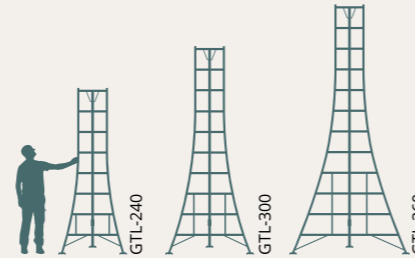

sales@hendonladders.co.uk
www.hendonladders.co.uk

THE ULTIMATE IN STABILITY
LIGHTWEIGHT & ROBUST

STANDARD

The Standard Tripod Ladder from Hendon offers a practical, well-designed solution to topiary, bush, tree or hedge trimming at height on uneven ground or lawns. With an incredibly stable foundation thanks to its three-leg design and wide base, this ladder is stable on uneven ground on uneven ground, meaning you can use the Tripod Ladder in complete confidence in your safety. Able to handle a Safe Working Load 150kg.

MODEL	STEPS	HEDGE HEIGHT	HEIGHT	WIDTH	DEPTH	STORAGE HEIGHT	EXT. HEIGHT	EXT. WIDTH	EXT. DEPTH	PLATFORM HEIGHT	FRONT LEG ADJ. INCR	BACK LEG ADJ. INCR	WEIGHT (KG)
GMF-120	4	4'-5'	117cm-3'10"	87cm-2'10"	91cm-3'0"	122cm-4'0"	-	-	-	-	-	15cm-6"	4.40
GMF-180	6	6'-7'	175cm-5'9"	106cm-3'6"	112cm-4'0"	183cm-6'0"	-	-	-	-	-	15cm-6"	6.20
GMF-240	8	8'-9'	233cm-7'8"	129cm-4'3"	157cm-5'2"	244cm-8'0"	-	-	-	-	-	15cm-6"	8.20
GMF-300	10	9'-10'	292cm-9'7"	152cm-5'0"	180cm-5'11"	305cm-10'0"	-	-	-	-	-	15cm-6"	10.20
GMF-360	12	12'-13'	348cm-11'5"	152cm-5'0"	219cm-7'2"	366cm-12'0"	-	-	-	-	-	15cm-6"	12.00
GMF-420	14	14'-15'	406cm-13'4"	160cm-5'3"	244cm-8'0"	427cm-14'0"	-	-	-	-	-	15cm-6"	16.00
GMF-480	16	16'-17'	464cm-15'3"	182cm-6'0"	275cm-9'0"	488cm-16'0"	-	-	-	-	-	15cm-6"	21.00

HEAVY DUTY

The Heavy Duty Tripod Ladder from Hendon has been produced to the same design as the standard ladder, but with larger rungs, for a Safe Working Load of 150kg.

MODEL	STEPS	HEDGE HEIGHT	HEIGHT	WIDTH	DEPTH	STORAGE HEIGHT	EXT. HEIGHT	EXT. WIDTH	EXT. DEPTH	PLATFORM HEIGHT	FRONT LEG ADJ. INCR	BACK LEG ADJ. INCR	WEIGHT (KG)
GTL-240	8	8'-9'	232cm-7'7"	110cm-3'7"	156cm-5'1"	244cm-8'0"	-	-	-	-	-	15cm-6"	9.92
GTL-300	10	9'-10'	290cm-9'6"	134cm-4'5"	190cm-6'3"	305cm-10'0"	-	-	-	-	-	15cm-6"	12.13
GTL-360	12	12'13'	347cm-11'5"	134cm-4'5"	226cm-7'5"	366cm-12'0"	-	-	-	-	-	15cm-6"	12.13